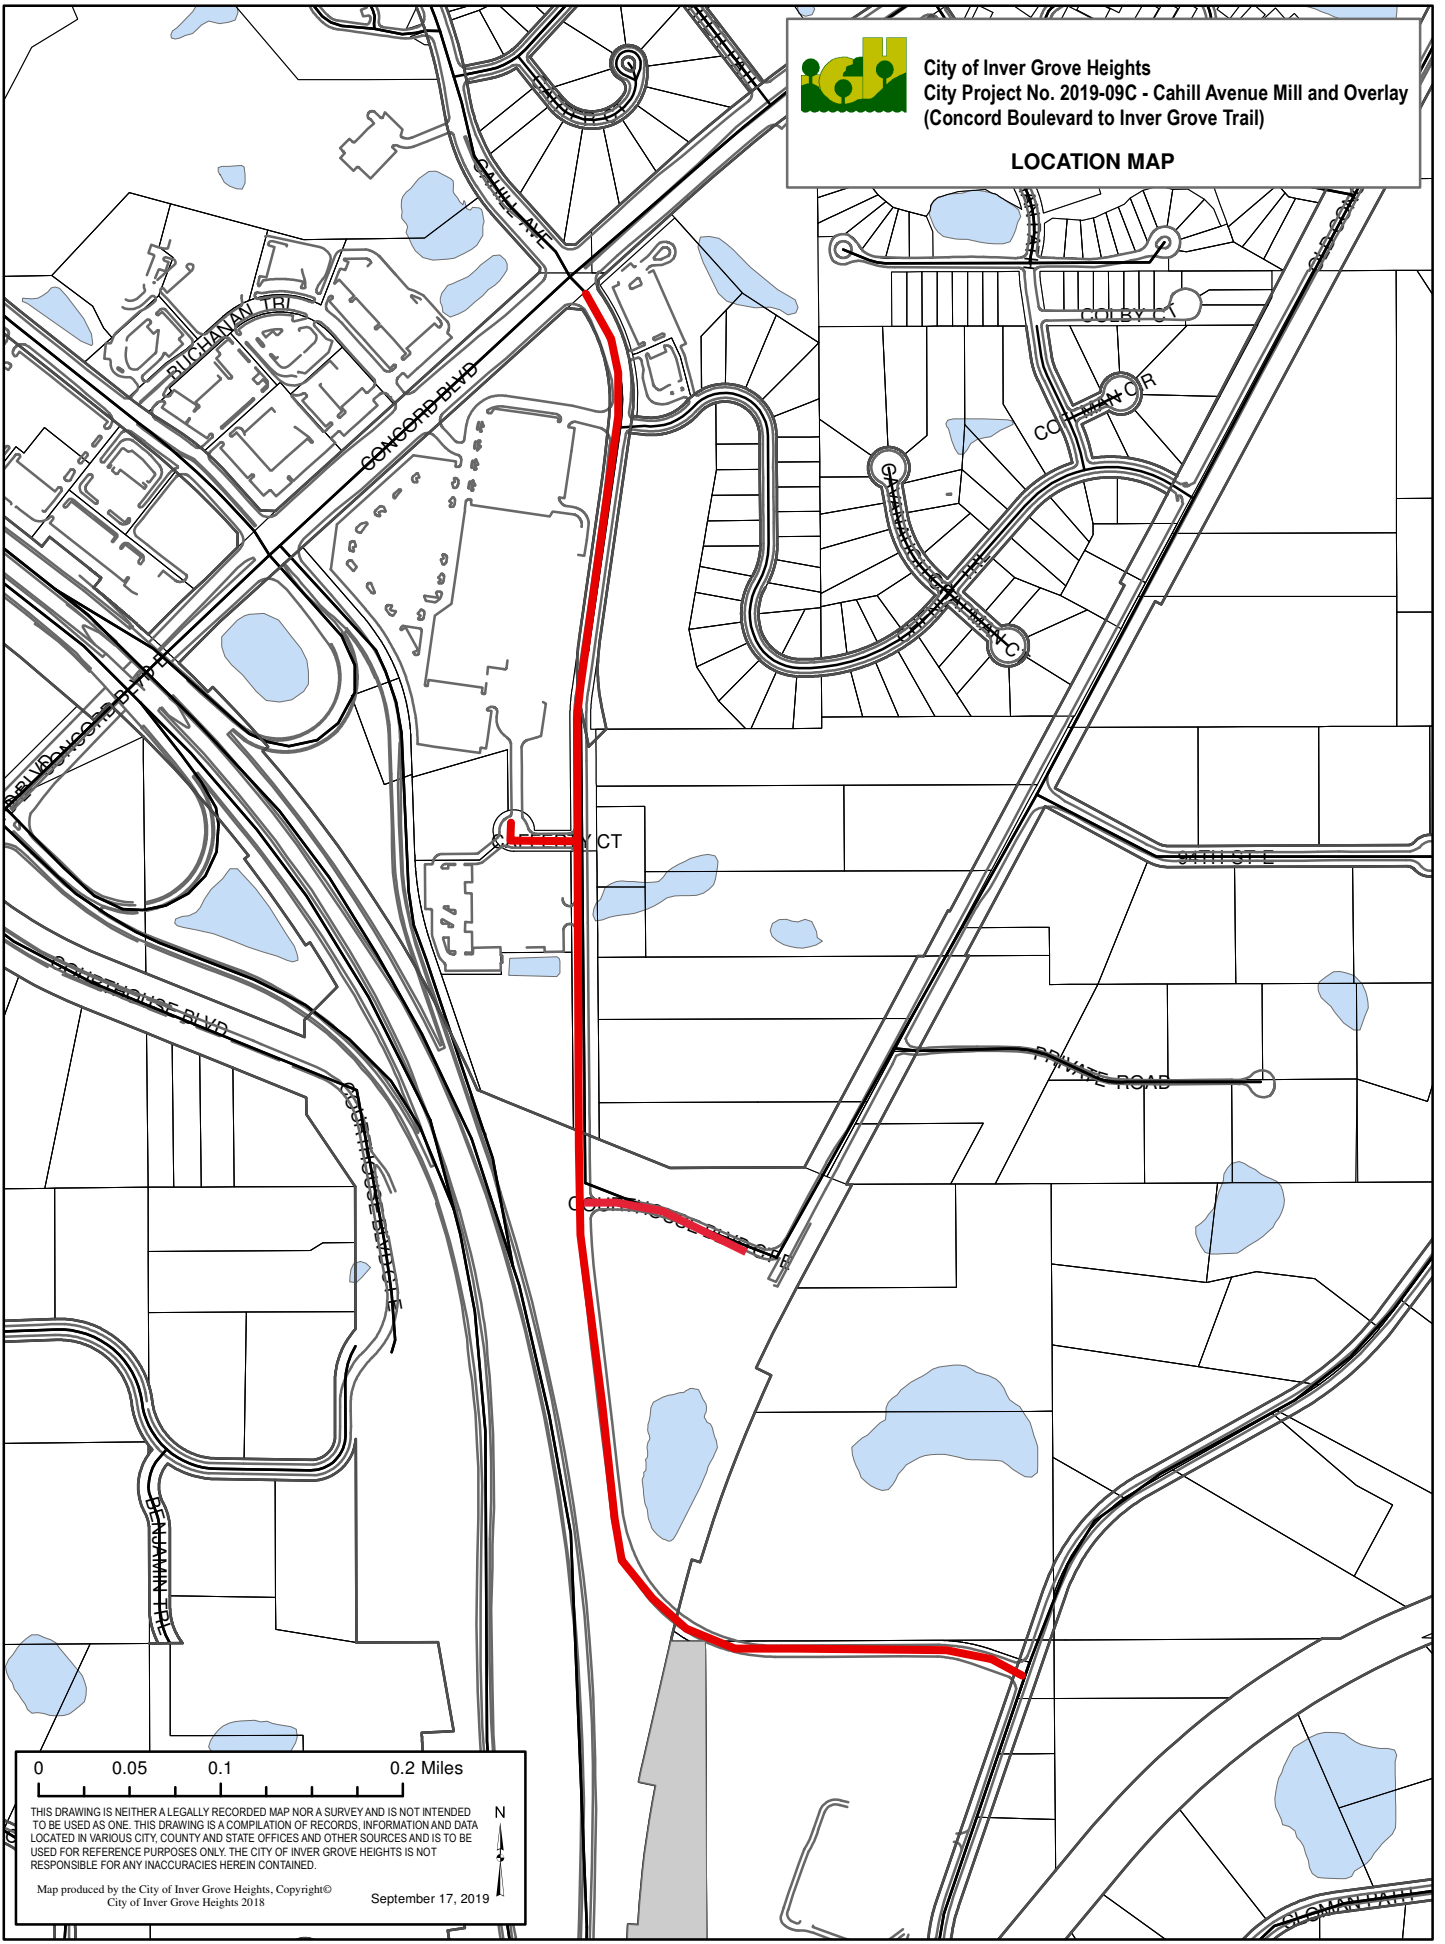

City of Inver Grove Heights
City Project No. 2019-09C - Cahill Avenue Mill and Overlay
(Concord Boulevard to Inver Grove Trail)

LOCATION MAP

0 0.05 0.1 0.2 Miles

Map produced by the City of Inver Grove Heights, Copyright©
City of Inver Grove Heights 2018 September 17, 2019